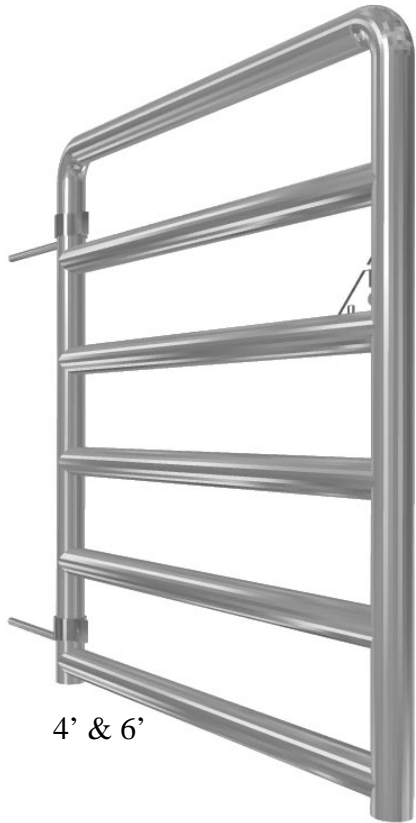

RANGER GATE CO.

YOAKUM TEXAS 77995
 TEL 1 800 722 1299
 FAX (361) 293 9256

2" 16GA. 6 BAR HEAVY DUTY TUBE GATE

4' & 6'

8' 10' & 12'

14' & 16'

18' & 20'

Product Number	Lengths Available	
270-010	4'	
270-020	6'	
270-030	8'	
270-040	10'	
270-050	12'	
270-060	14'	
270-070	16'	
270-080	18'	
270-090	20'	

- 2" 16 gauge GATORSHIELD galvanized tubing.
- 6 bars 52" tall.
- Includes two 3/4"x 12" bolt hooks and adjustable hinges.
- Bars are saddled and fitted before welding for added strength.

** Special lengths are also available. Allow extra time for delivery.