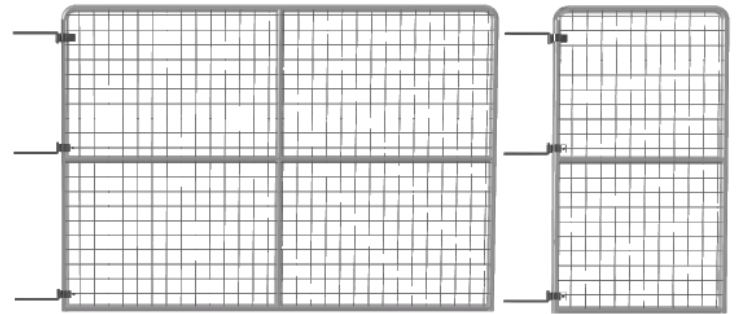

RANGER GATE CO.

YOAKUM TEXAS 77995
 TEL 1 800 722 1299
 FAX (361) 293 9256

1 5/8" 16GA. DEERPROOF GATE

Product Number	Lengths Available	
299-300	4' x 5' tall w/mesh	
299-310	6' x 5' tall w/mesh	
299-320	8' x 5' tall w/mesh	
299-330	10' x 5' tall w/mesh	
299-340	12' x 5' tall w/mesh	
299-350	14' x 5' tall w/mesh	
299-360	16' x 5' tall w/mesh	
299-370	4' x 6' tall w/mesh	
299-380	6' x 6' tall w/mesh	
299-390	8' x 6' tall w/mesh	
299-400	10' x 6' tall w/mesh	
299-410	12' x 6' tall w/mesh	
299-420	14' x 6' tall w/mesh	
299-430	16' x 6' tall w/mesh	
299-440	4' x 7' tall w/mesh	
299-450	6' x 7' tall w/mesh	
299-460	8' x 7' tall w/mesh	
299-470	10' x 7' tall w/mesh	
299-480	12' x 7' tall w/mesh	
299-490	14' x 7' tall w/mesh	
299-500	16' x 7' tall w/mesh	
299-510	4' x 8' tall w/mesh	
299-520	6' x 8' tall w/mesh	
299-530	8' x 8' tall w/mesh	
299-540	10' x 8' tall w/mesh	
299-550	12' x 8' tall w/mesh	
299-560	14' x 8' tall w/mesh	
299-570	16' x 8' tall w/mesh	

8' 10' & 12'

4' & 6'

14' & 16'

- 1 5/8" 16 gauge GATORSHIELD galvanized tubing.
- With three 3/4" x 12" bolt hooks included.
- Bars are saddled and fitted before welding for added strength.
- 4" x 4" opening wire panel.
- Top corners can be rounded or squared.

** Special lengths are also available. Allow extra time delivery.