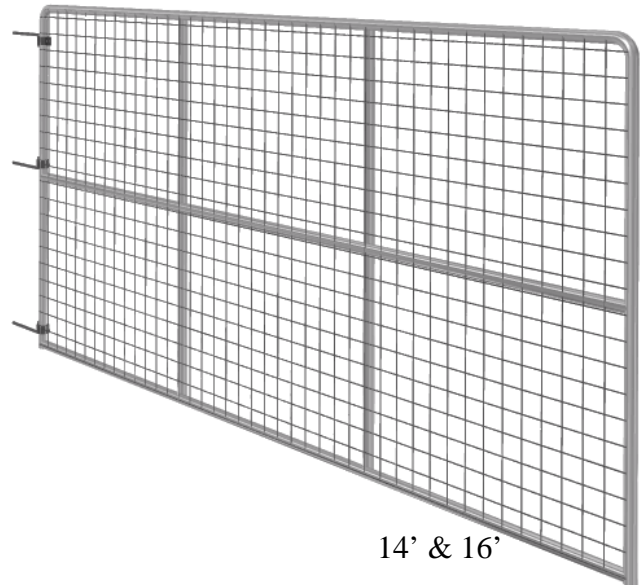

RANGER GATE CO.

YOAKUM TEXAS 77995
 TEL 1 800 722 1299
 FAX (361) 293 9256

1 5/8" 16GA. DEERPROOF GATE

Product Number	Lengths Available	
299-300	4' x 5' tall w/mesh	
299-310	6' x 5' tall w/mesh	
299-320	8' x 5' tall w/mesh	
299-330	10' x 5' tall w/mesh	
299-340	12' x 5' tall w/mesh	
299-350	14' x 5' tall w/mesh	
299-360	16' x 5' tall w/mesh	
299-370	4' x 6' tall w/mesh	
299-380	6' x 6' tall w/mesh	
299-390	8' x 6' tall w/mesh	
299-400	10' x 6' tall w/mesh	
299-410	12' x 6' tall w/mesh	
299-420	14' x 6' tall w/mesh	
299-430	16' x 6' tall w/mesh	
299-440	4' x 7' tall w/mesh	
299-450	6' x 7' tall w/mesh	
299-460	8' x 7' tall w/mesh	
299-470	10' x 7' tall w/mesh	
299-480	12' x 7' tall w/mesh	
299-490	14' x 7' tall w/mesh	
299-500	16' x 7' tall w/mesh	
299-510	4' x 8' tall w/mesh	
299-520	6' x 8' tall w/mesh	
299-530	8' x 8' tall w/mesh	
299-540	10' x 8' tall w/mesh	
299-550	12' x 8' tall w/mesh	
299-560	14' x 8' tall w/mesh	
299-570	16' x 8' tall w/mesh	

8' 10' & 12'

4' & 6'

14' & 16'

- 1 5/8" 16 gauge GATORSHIELD galvanized tubing.
- With three 3/4" x 12" bolt hooks included.
- Bars are saddled and fitted before welding for added strength.
- 4" x 4" opening wire panel.
- Top corners can be rounded or squared.