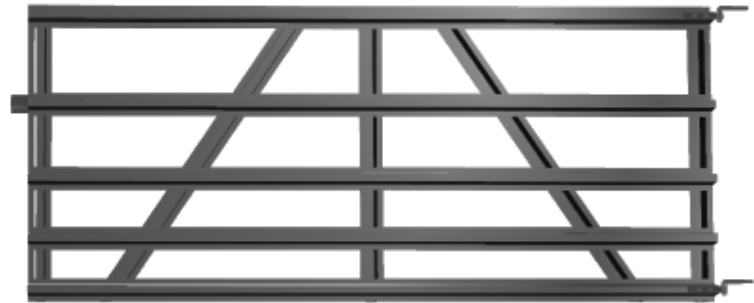

RANGER GATE CO.

YOAKUM TEXAS 77995
 TEL 1 800 722 1299
 FAX (361) 293 9256

PANEL STEEL GATE

4'

8' 10' & 12'

6'

14' & 16'

<u>Product Number</u>	<u>Lengths Available</u>	
280-010	4'	
280-020	6'	
280-030	8'	
280-040	10'	
280-050	12'	
280-060	14'	
280-070	16'	

- Constructed of 24 gauge galvanized steel.
- 5 panel 52" tall.
- Includes two 5/8" x 6" screw hooks, panel gate hinges and slide latch with keeper.